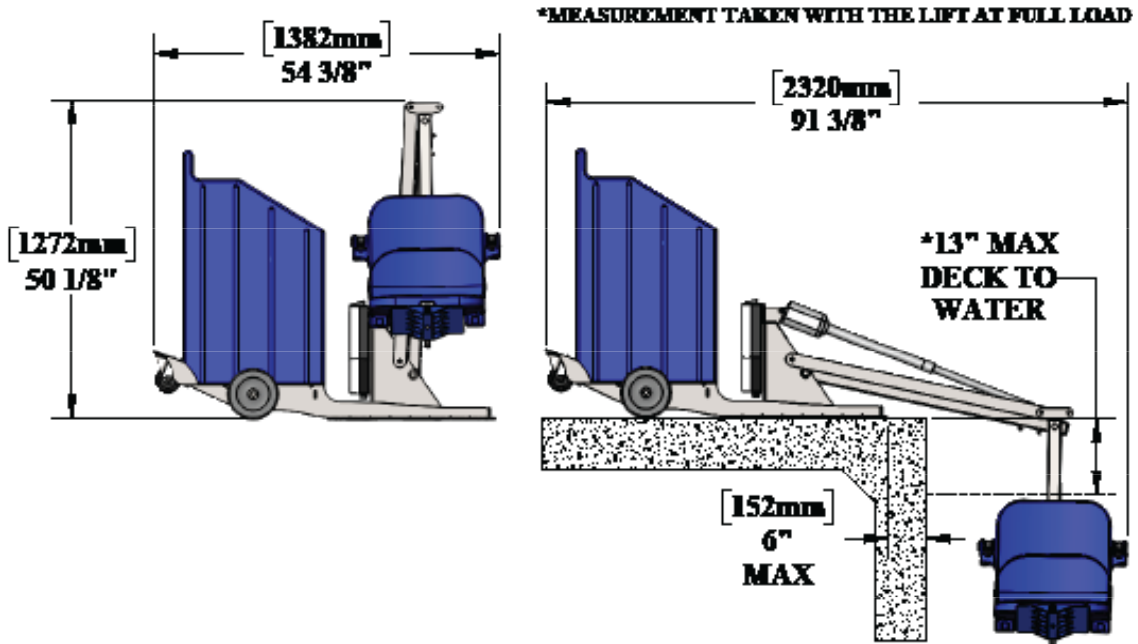

THE PORTABLE PRO POOL LIFT

PRODUCT SPECIFICATIONS