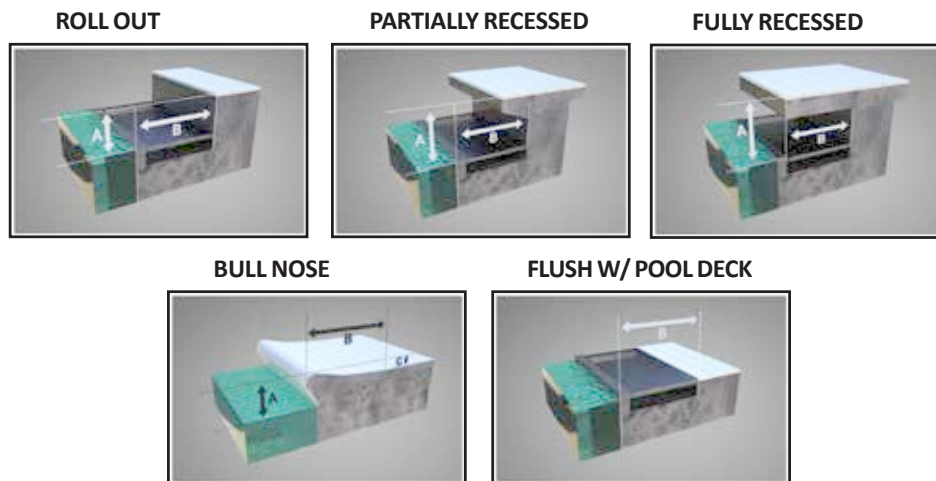

No anchor needed, it comes with concrete counter-weights or you can supply your own sand as your counter-weight, roll it out to your in ground pool or spa and get in. Easy to use handset with push button controls and flip-up armrests allow for easy lateral or angled transfers from wheelchairs.

FEATURES:

- Mobile, compact design
- 350 lb (160 kg) weight capacity
- CE Certified
- Maximum set back 6 inches (15.24 cm)
- Maximum deck to water 13 inches (33.02 cm)
- All stainless steel construction
- Durable powder coat finish
- Flip-up armrests
- Adjustable footrest & lap belt
- Water resistant handset
- Rechargeable battery with wall mount charger
- Five year structural warranty
- Five year pro-rated electronics warranty

Tel. 0800 600 500
Fax 0800 600 900

www.strack.ch
info@strack.ch

ZSR-Nr. K 7514.14
NIF-Nr. 366 824
MWST-Nr. 567 970

THE PORTABLE PRO POOL LIFT

PRODUCT SPECIFICATIONS

APPLICABLE POOL PROFILES

To confirm specific application go to www.aquacreek.com for our Pool Lift Selector
Become a member of our new Dealer and Architect page. Access to CAD blocks,
CSI specs and sales materials.