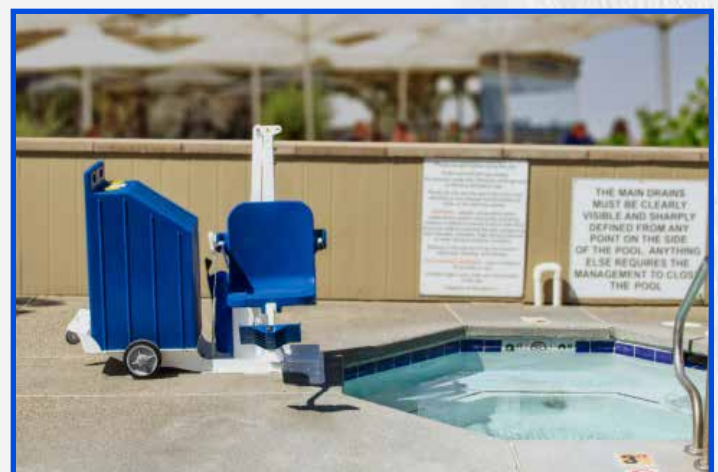

PORTABLE PRO POOL 2

Item# F-PPP2

U.S. Patent Nos.
D507,769S

The newly streamlined Portable Pro Pool 2 makes it an ideal option for the backyard pool connoisseur. The completely portable nature of the lift features a 350 pound weight capacity and incorporates several key features of our more popular lifts.

No anchor needed, it comes with concrete counter-weights or you can supply your own sand as your counter-weight, roll it out to your in ground pool or spa and get in. Easy to use handset with push button controls and flip-up armrests allow for easy lateral or angled transfers from wheelchairs.

FEATURES:

- Mobile, compact design
- 350 lb (160 kg) weight capacity
- CE Certified
- Maximum set back 6 inches (15.24 cm)
- Maximum deck to water 13 inches (33.02 cm)
- All stainless steel construction
- Durable powder coat finish
- Flip-up armrests
- Adjustable footrest & lap belt
- Water resistant handset
- Rechargeable battery with wall mount charger
- Five year structural warranty
- Five year pro-rated electronics warranty

ACCENT COLORS

Available in a variety of accent and powder coat colors

*Blue seat standard (not a powder coat option)

GREAT FOR RESIDENTIAL POOLS!

PROUDLY SOLD BY:

strack Liftsysteme

Strack AG
Ebnetstrasse 125
8200 Schaffhausen